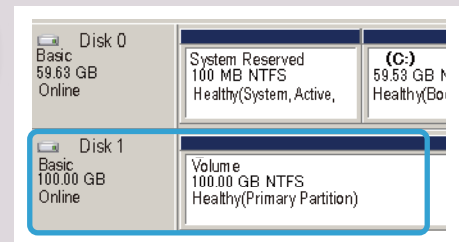

TeraStation

For Office Managers

Methods for Expanding PC and Server Storage Space and Rapidly Reading and Writing Data

LVM and iSCSI functions for TeraStation

Features

Assigning each employee a predetermined amount of storage (capacity) and expanding the PC's and server's storage space with the iSCSI function provides vastly superior read/write performance.

Required Equipment

TeraStation "TS5800 Series" **desktop**

Capacity: 8 TB - 32 TB

TeraStation "TS5400R Series" **rackmount**

Capacity: 4 TB - 16 TB

Development Division

Connect to **LVM1** via iSCSI

LVM can be thought of in the same way as Windows partitions. After a volume is created, its size can be increased, but not reduced.