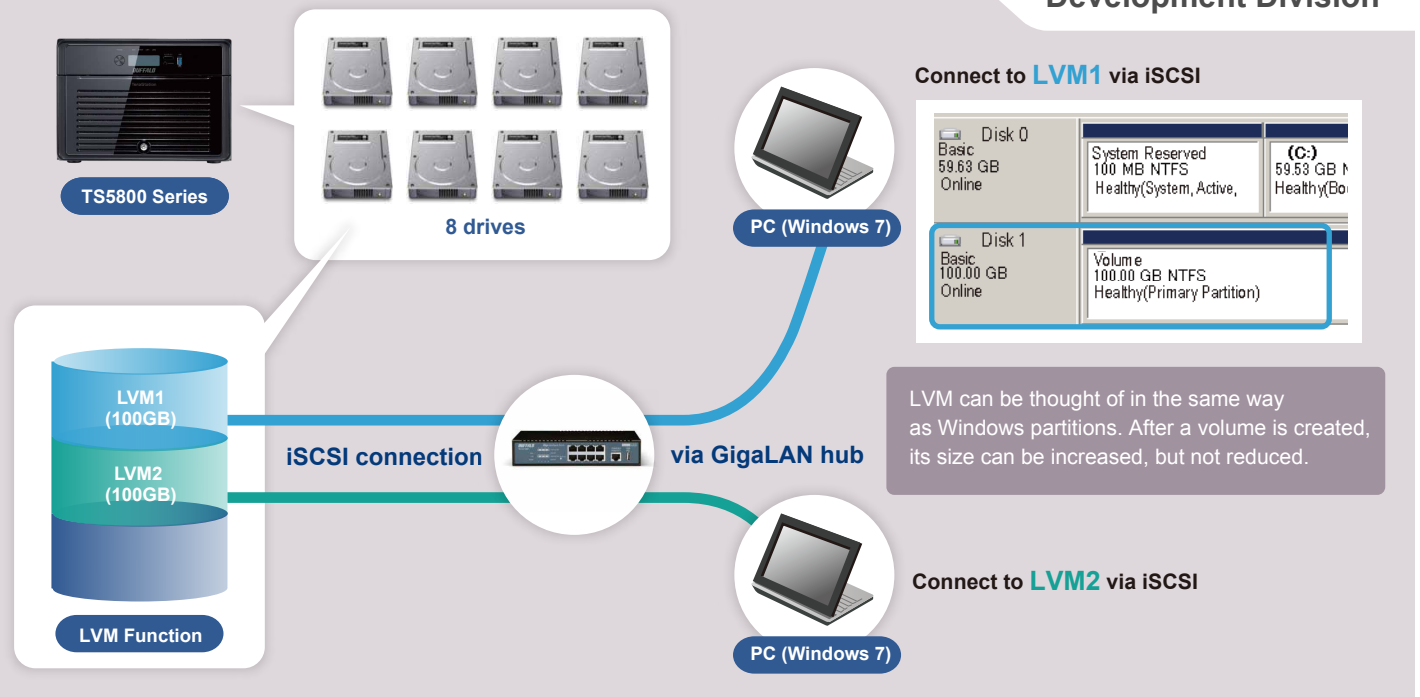

TeraStation

For Office Managers

Methods for Expanding PC and Server Storage Space and Rapidly Reading and Writing Data

LVM and iSCSI functions for TeraStation

Features

Assigning each employee a predetermined amount of storage (capacity) and expanding the PC's and server's storage space with the iSCSI function provides vastly superior read/write performance.

Required Equipment

TeraStation "TS5800 Series" **desktop**

Capacity: 8 TB - 32 TB

TeraStation "TS5400R Series" **rackmount**

Capacity: 4 TB - 16 TB

Development Division

Connect to **LVM1** via iSCSI

LVM can be thought of in the same way as Windows partitions. After a volume is created, its size can be increased, but not reduced.

Connect to **LVM2** via iSCSI

About BUFFALO

BUFFALO Inc., based in Nagoya, Japan, is a leading global provider of award-winning networking, storage and multi-media solutions for the home and small business environments as well as for system builders and integrators. With three decades of networking and computer peripheral experience, BUFFALO has proven its commitment to delivering innovative, best-of-breed solutions that have put the company at the forefront of infrastructure technology.