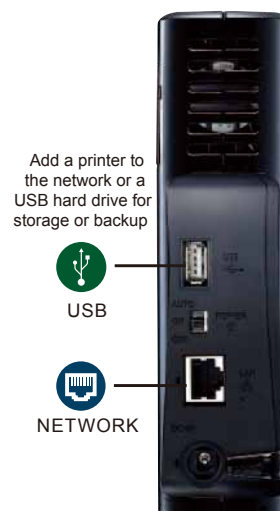

† If you use the Delegate Authority server feature, you can not access the shared folders with access restriction from Mac OSxv10.7 Lion via SMB.

- AFP connection: Supported by the firmware since Ver.1.52.