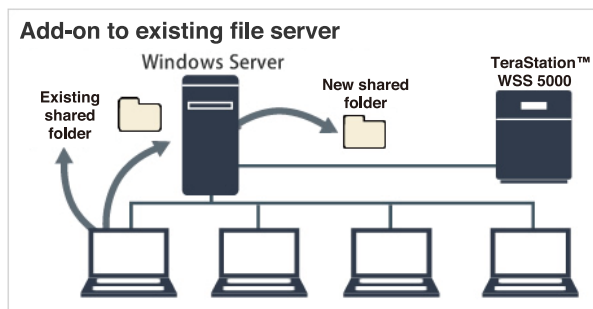

### ■ Hard drives designed for NAS systems

Especially designed for use in NAS systems, the TeraStation's hard drives feature highly new technologies for highly reliable and stable operation. The drives are also equipped with specialized NAS firmware designed specifically for the extended operation that NAS devices are famous for.

### ■ Expand your existing server's storage capacity with iSCSI

The TeraStation™ WSS 5000 R2 Series can be used as an iSCSI storage array, allowing you to expand the storage space of your existing server. Since this can be done through the LAN network, installation location can be flexible.