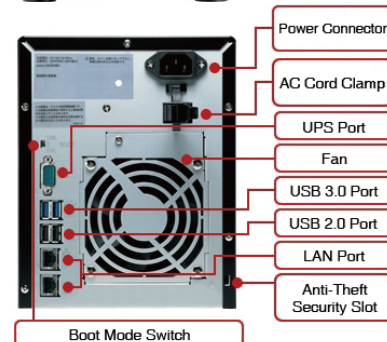

WS5400DNW2

Specifications

Hardware

CPU	Dual Core Intel® Atom™ Processor D2700 1.86GHz
RAM	4GB DDR3

Software

OS	Windows® Storage Server 2012 R2 Workgroup Edition
Connection Limit	50

Internal Hard Drives

Drive Interface	SATA(II) 3Gbps
Number of Bays	4
Hard Drive Capacities	1TB, 2TB, 3TB
Total Capacities	4TB, 8TB, 12TB
Supported RAID Levels	JBOD, RAID 0/1/5

LAN Interface

Standard Compliance	IEEE 802.3ab/IEEE 802.3u/IEEE 802.3
Link Speed	10/100/1000 Mbps with Jumbo Frame
Connector Type	RJ-45
Number of LAN Ports	2

USB Interface

Standard Compliance	USB 3.0/2.0
Number of Ports	2 x USB 3.0/2 x USB 2.0
Data Transfer Rate	5Gbps USB 3.0/480Mbps USB 2.0 (theoretical value)

Serial Port

Connector Type	D-SUB 9pin
Number of Ports	1

Protocol Support

Networking	TCP/IP
File Sharing	CIFS/SMB, FTP/SFTP/FTPS, NFS
Directory Integration	LDAP, Active Directory
Management	Remote Desktop Protocol (RDP), Terminal Services Client
Time Synchronization	NTP

Others

Dimensions (W x H x D)	170 x 215 x 230mm
Weight	7.5kg
Power Supply	Internal, AC 100-240V 50/60Hz
Power Consumption	Max. 86W
Operating Environment	Temperature: 5 - 35°C, Humidity: 20 - 80% (non-condensing)
Supported Client OS	Windows® 8.1/8 (32/64bit), Windows® 7 (32/64bit), Windows Vista™ (32/64bit), Windows® XP, Windows Server® 2012 R2/2012/2008 R2/2008/2003 R2/2003, Mac OS® X 10.5 and above

About BUFFALO

www.buffalo-asia.com

BUFFALO Inc., based in Nagoya, Japan, is a leading global provider of award-winning networking, storage and multi-media solutions for the home and small business environments as well as for system builders and integrators. With three decades of networking and computer peripheral experience, BUFFALO has proven its commitment to delivering innovative, best-of-breed solutions that have put the company at the forefront of infrastructure technology.