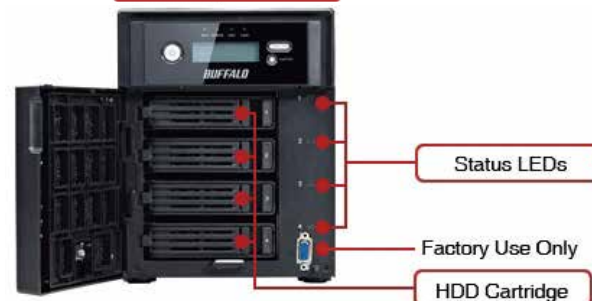

WS5400DNW2

Specifications

Hardware

CPU	Dual Core Intel® Atom™ Processor D2700 1.86GHz
RAM	4GB DDR3

Software

OS	Windows® Storage Server 2012 R2 Workgroup Edition
Connection Limit	50

Internal Hard Drives

Drive Interface	SATA(II) 3Gbps
Number of Bays	4
Hard Drive Capacities	1TB, 2TB, 3TB
Total Capacities	4TB, 8TB, 12TB
Supported RAID Levels	JBOD, RAID 0/1/5

LAN Interface

Standard Compliance	IEEE 802.3ab/IEEE 802.3u/IEEE 802.3
Link Speed	10/100/1000 Mbps with Jumbo Frame
Connector Type	RJ-45
Number of LAN Ports	2

USB Interface

Standard Compliance	USB 3.0/2.0
Number of Ports	2 x USB 3.0/2 x USB 2.0
Data Transfer Rate	5Gbps USB 3.0/480Mbps USB 2.0 (theoretical value)

Serial Port

Connector Type	D-SUB 9pin
Number of Ports	1

Protocol Support

Networking	TCP/IP
File Sharing	CIFS/SMB, FTP/SFTP/FTPS, NFS
Directory Integration	LDAP, Active Directory
Management	Remote Desktop Protocol (RDP), Terminal Services Client
Time Synchronization	NTP

Others

Dimensions (W x H x D)	170 x 215 x 230mm
Weight	7.5kg
Power Supply	Internal, AC 100-240V 50/60Hz
Power Consumption	Max. 86W
Operating Environment	Temperature: 5 - 35°C, Humidity: 20 - 80% (non-condensing)
Supported Client OS	Windows® 8.1/8 (32/64bit), Windows® 7 (32/64bit), Windows Vista™ (32/64bit), Windows® XP, Windows Server® 2012 R2/2012/2008 R2/2008/2003 R2/2003, Mac OS® X 10.5 and above

About BUFFALO

www.buffalo-asia.com

BUFFALO Inc., based in Nagoya, Japan, is a leading global provider of award-winning networking, storage and multi-media solutions for the home and small business environments as well as for system builders and integrators. With three decades of networking and computer peripheral experience, BUFFALO has proven its commitment to delivering innovative, best-of-breed solutions that have put the company at the forefront of infrastructure technology.