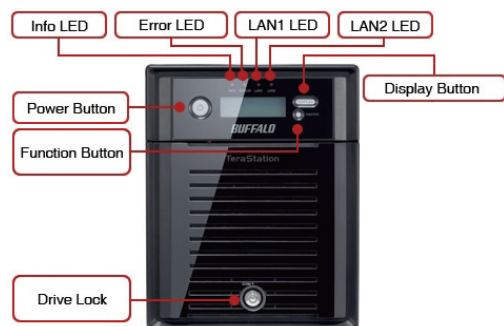

WS5400DNW2

Specifications

Hardware

CPU	Dual Core Intel® Atom™ Processor D2700 1.86GHz
RAM	4GB DDR3

Software

OS	Windows® Storage Server 2012 R2 Workgroup Edition
Connection Limit	50

Internal Hard Drives

Drive Interface	SATA(II) 3Gbps
Number of Bays	4
Hard Drive Capacities	1TB, 2TB, 3TB
Total Capacities	4TB, 8TB, 12TB
Supported RAID Levels	JBOD, RAID 0/1/5

LAN Interface

Standard Compliance	IEEE 802.3ab/IEEE 802.3u/IEEE 802.3
Link Speed	10/100/1000 Mbps with Jumbo Frame
Connector Type	RJ-45
Number of LAN Ports	2

USB Interface

Standard Compliance	USB 3.0/2.0
Number of Ports	2 x USB 3.0/2 x USB 2.0
Data Transfer Rate	5Gbps USB 3.0/480Mbps USB 2.0 (theoretical value)

Serial Port

Connector Type	D-SUB 9pin
Number of Ports	1

Protocol Support

Networking	TCP/IP
File Sharing	CIFS/SMB, FTP/SFTP/FTPS, NFS
Directory Integration	LDAP, Active Directory
Management	Remote Desktop Protocol (RDP), Terminal Services Client
Time Synchronization	NTP

Others

Dimensions (W x H x D)	170 x 215 x 230mm
Weight	7.5kg
Power Supply	Internal, AC 100-240V 50/60Hz
Power Consumption	Max. 86W
Operating Environment	Temperature: 5 - 35°C, Humidity: 20 - 80% (non-condensing)
Supported Client OS	Windows® 8.1/8 (32/64bit), Windows® 7 (32/64bit), Windows Vista™ (32/64bit), Windows® XP, Windows Server® 2012 R2/2012/2008 R2/2008/2003 R2/2003, Mac OS® X 10.5 and above

About BUFFALO

www.buffalo-asia.com

BUFFALO Inc., based in Nagoya, Japan, is a leading global provider of award-winning networking, storage and multi-media solutions for the home and small business environments as well as for system builders and integrators. With three decades of networking and computer peripheral experience, BUFFALO has proven its commitment to delivering innovative, best-of-breed solutions that have put the company at the forefront of infrastructure technology.