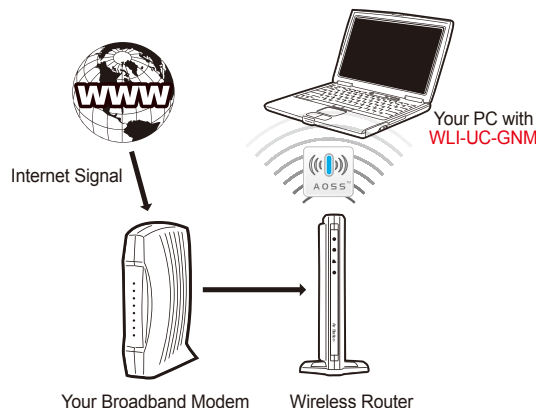

Buffalo's N-Technology Wireless-N Ultra-Compact USB 2.0 Adapter offers a portable solution to add high-speed wireless connectivity through an available USB port on your Windows laptop or desktop. With faster wireless data rates and more coverage than legacy 802.11 products, WLI-UC-GNM provides better performance than most internal PC wireless cards. It offers sufficient bandwidth and range to stream voice and music. Support for the AirStation One-Touch Secure System(AOSS™) allows you to set up a high-speed, secure wireless network within minutes.

Wirelessly connect to the internet:

- Send Email
- Download Music
- Surf Web and more

USB Port

Add high-speed wireless connectivity through an available USB port on your laptop or desktop

Simple Setup

No networking know-how needed

Features and Benefits

- Ultra-compact - smallest form factor
- Wireless Connections up to 150 Mbps*
- Software Router Mode - WLI-UC-GNM act as a wireless router with Nintendo DS®, Sony PSP®, iPhone® and Wi-Fi Mobile
- Easy Setup with AirStation One-Touch Secure System™ (AOSS™)
- Supports WPA2, WPA-PSK (TKIP, AES), and 128/64-bit WEP Security
- Supports USB 2.0
- Backward compatible with 802.11g and 802.11b
- For Best Performance, Use with Buffalo Nfiniti Wireless-N Router

* Software router mode doesn't support Windows 7 Starter Edition and Vista Starter Edition.

Easy & Secure Wireless Setup with AOSS

USAGE GUIDE

	COVERAGE	
	N-Technology	NFINITI
	SPEED	
Internet	●	●
Email	●	●
Music	●	●
Internet Phone	●	●
Video	●	●
Gaming	●	●