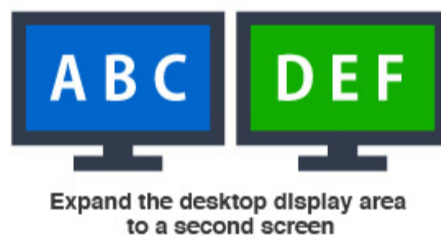

GX-HDMI/U2

Easy-to-use HDMI Display Adapter

■ Easy connection between your computer and a TV

Adding an extra screen to your computer could be troublesome. However, with this adapter, you can save all the works only by connecting it with a HDMI cable. Moreover, it provides up to 1080p video resolution (full HD). Now you can play full HD videos on your computer and watch it on your full HDTV.

* Audio output can only be streamed either to the computer or to the TV. Simultaneously audio output from both screens is not available.

■ Audio-Video synchronization

When streaming from a computer to another screen, the audio and video are sometimes out of sync. This adapter has solved this problem and ensuring synchronized playback even when viewing for long periods.

■ Multi-display modes

Mirror Mode

“Mirror Mode” duplicates the main display on a second screen. It makes it easy to watch photos or on-line videos saved in your computer with your family and friends on a TV screen.

Expand Mode

“Expand Mode” expands your desktop to the second screen. For example, you can have a whole picture on a TV screen while you are editing the photos on a computer screen.

- Video/
Audio
output
- USB2.0
port
- Full HD
Support
- Display
Rotation
- 1
YEAR
WARRANTY