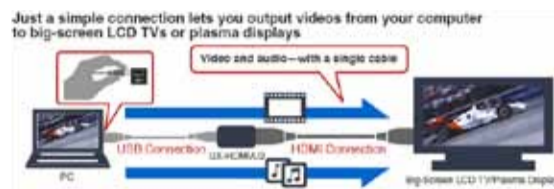

GX-HDMI/U2

Easy-to-use HDMI Display Adapter

■ Easy connection between your computer and a TV

Adding an extra screen to your computer could be troublesome. However, with this adapter, you can save all the works only by connecting it with a HDMI cable. Moreover, it provides up to 1080p video resolution (full HD). Now you can play full HD videos on your computer and watch it on your full HDTV.

* Audio output can only be streamed either to the computer or to the TV. Simultaneously audio output from both screens is not available.

■ Audio-Video synchronization

When streaming from a computer to another screen, the audio and video are sometimes out of sync. This adapter has solved this problem and ensuring synchronized playback even when viewing for long periods.

■ Multi-display modes

Mirror Mode

“Mirror Mode” duplicates the main display on a second screen. It makes it easy to watch photos or on-line videos saved in your computer with your family and friends on a TV screen.