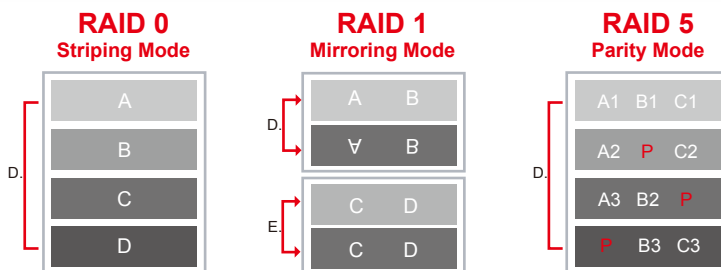

RAID Support for Maximum Flexibility and Reliability

NovaBACKUP® Business Essentials

**Comprehensive Backup
Solution for up to 10 PCs,
Servers or SQL databases**