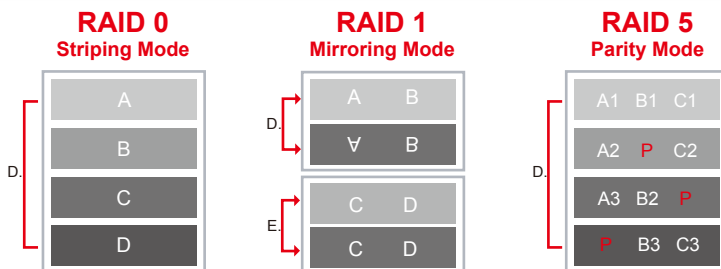

RAID Support for Maximum Flexibility and Reliability

NovaBACKUP® Business Essentials

Comprehensive Backup Solution for up to 10 PCs, Servers or SQL databases