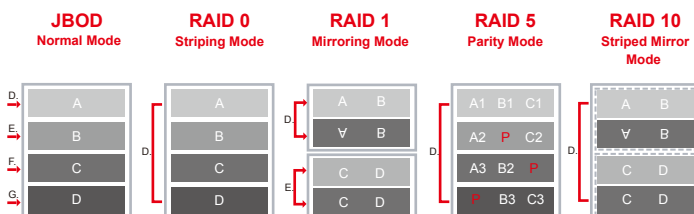

Ultimate Data Protection with RAID