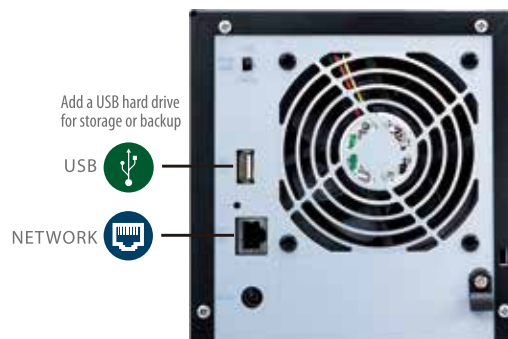

LS-QV16TL/R5(16TB), LS-QV12TL/R5(12TB), LS-QV8.0TL/R5(8TB),
LS-QV4.0TL/R5(4TB), LS-QV2.0TL/R5(2TB), LS-QVL/E(Enclosure Model)

SPECIFICATIONS

LAN Interface

Standard Compliance	IEEE802.3ab / IEEE802.3 / IEEE802.3u Standard (1000 BASE-T / 100 BASE-TX / 10 BASE-T)
Data Transfer Rates	1000 / 100 / 10 Mbps
Connector Type	RJ-45
Number of Ports	1

Internal Hard Drives

Drive Interface	SATA II
Number of Drives	4
Supported RAID Levels	0, 1, 5, 10, JBOD (individual disks)

USB Interface

Standard Compliance	USB 2.0
Connector Type	USB Series A
Number of Ports	2
Data Transfer Rates	Max: 480 Mbps (High Speed Mode)

Protocol Support

Networking	TCP/IP
File Sharing	SMB / CIFS, FTP/ FTPS, SFTP, AFP, HTTP / HTTPS
Management	HTTP / HTTPS
Time Synchronization	NTP

Other

Setup Utility OS Support (32-bit and 64-bit)	Windows® 7, Vista®, XP, 2000, Windows Server® 2008 (R2), Windows Server® 2003 (R2), Mac OS® 10.7†, 10.6, 10.5, 10.4, 10.3.9
Client OS Support (32-bit and 64-bit)	Windows® 7, Vista®, XP, 2000, Windows Server® 2008 (R2), Windows Server® 2003 (R2), Mac OS® 10.7†, 10.6, 10.5, 10.4, 10.3.9
Dimensions (WxHxD)	149 x 154 x 233 mm
Weight	1.1 kg
Power Consumption	Average 43W (with no USB devices connected)
Power Supply	AC100-240V 50/60 Hz

† If you use the Delegate Authority server feature, you can not access the shared folders with access restriction from Mac OSXv10.7 Lion via SMB.

- AFP connection: Supported by the firmware since Ver.1.52.

- Time Machine backup: Supported by the firmware since Ver.1.54.

**1TB = 1,000,000,000,000 Bytes. Actual data throughput and range will vary depending upon network conditions and environmental factors, including volume of network traffic, building materials and construction, and network overhead.

About BUFFALO Inc.

www.buffalo-asia.com

BUFFALO Inc., based in Nagoya, Japan, is a leading global provider of award-winning networking, storage and multi-media solutions for the home and small business environments as well as for system builders and integrators. With three decades of networking and computer peripheral experience, BUFFALO has proven its commitment to delivering innovative, best-of-breed solutions that have put the company at the forefront of infrastructure technology.