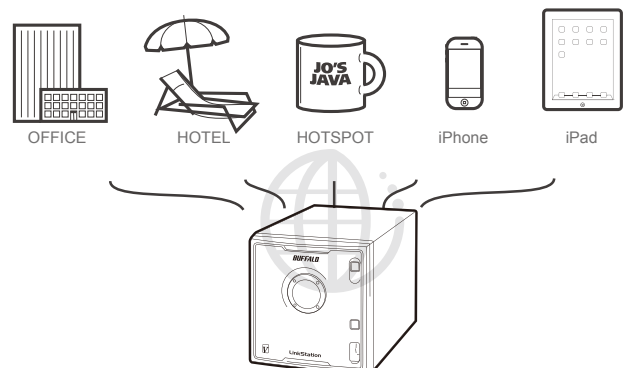

High Performance Four-Drive Network Storage

LinkStation Pro Quad LS-QVL RAID network storage offers instant storage expansion and file access on your home network and over the Internet. Twice as fast as a standard NAS, LS-QVL features a high-speed, 1.6 GHz processor for maximum transfer speeds up to 71.9 MB/s. Plug it into any Ethernet port or into the back of your wireless router and access it on any networked computer in your house. While on the go, use Buffalo's free WebAccess service for remote access to your files over the Internet from any standard Web browser. You can download the free WebAccess i Apps from the iTunes® store to access and share files from your iPhone®, iPod touch® and iPad®. Included NovaBACKUP® Professional software for Windows® and Time Machine® support provide a whole home backup solution for every PC and Mac® on your network. LinkStation Pro Quad makes central storage and backup easy.

High performance CPU gives 71.9MB/s transfer speed**

LinkStation Pro Quad (Gigabit Ethernet)	2.4X FASTER	71.9 MB/s
Standard USB Hard Drive		40.4 MB/s
Standard NAS Device		23.2 MB/s

SHARE FILES BETWEEN EVERY PC AND MAC ON YOUR HOME NETWORK

Free WebAccess A app for Android and WebAccess i app for iPhone® and iPad®

Features and Benefits

Performance

- LinkStation powered by 1.6GHz CPU delivers 71.9MB/s! 1.7X faster than USB hard drive
- 1,000 photos are copied in 53.3 seconds, 11% acceleration by Buffalo's original acceleration software, TurboPC and Turbo-Copy

Access files on LinkStation remotely

- WebAccess lets you access files on LinkStation from anywhere in the world!
- From iPhone and iPad, enjoy photo slideshow and video streaming play with dedicate application, WebAccess i apps

Media Server