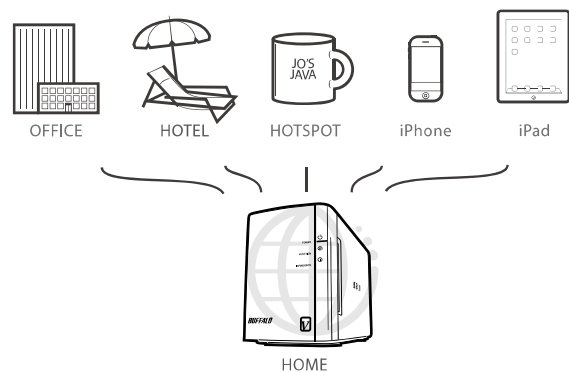

LinkStation Pro Duo™ Duo

Shared Network Storage (NAS)

High Performance Dual Drive Shared Storage

LinkStation Pro Duo LS-WVL/R1 network storage offers instant storage expansion and file access on your home network and over the Internet. Twice as fast as a standard NAS, LS-WVL/R1 features a high-speed, 1.6 GHz processor and DDR3 memory for maximum transfer speeds up to 72 MB/s. Plug it into any Ethernet port or into the back of your wireless router and access it on any networked computer in your house. While on the go, use Buffalo's free WebAccess service for remote access to your files over the Internet from any standard Web browser or download the free WebAccess i apps from the Apple iTunes® App store to access and share files from your iPhone®, iPod touch® and iPad®. Included NovaBACKUP® Professional software for Windows® and Time Machine® support provide a whole home backup solution for every PC and Mac® on your network. LinkStation Pro Duo makes central storage and backup easy.

Up to 2X FASTER Transfer Speeds

LinkStation Pro Duo (Gigabit Ethernet)	2X FASTER	72 MB/s
Standard USB Hard Drive		40.4 MB/s
Standard NAS Device		30 MB/s

SHARE FILES BETWEEN EVERY PC AND MAC ON YOUR HOME NETWORK

Free WebAccess i App for iPhone® and iPad®

Features and Benefits

Two Internal Hard Drives with RAID 0 and RAID 1 Support: Easily accessible hard drives automatically duplicate data when configured in RAID 1- if one drive fails, your data is safe on the other

Shared Storage: Store or back up files from multiple PCs, laptops or Mac computers in one central location

Share and Back Up with Flickr®: Integrated Flickr support automatically syncs photos on LinkStation Pro Duo with your free or Pro Flickr account