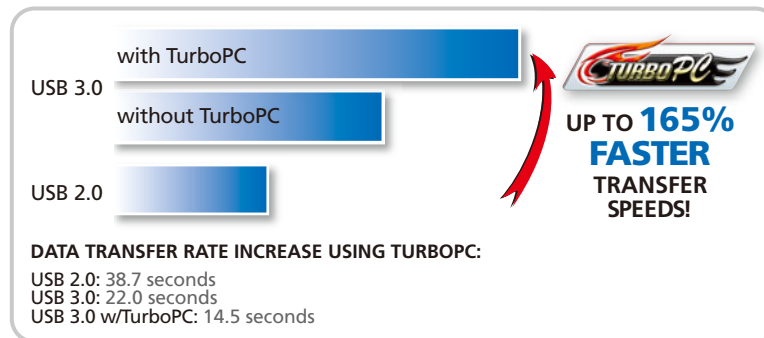

Key Specifications

- Enhance the overall performance of your PC and increase file Transfer rates up to 165% over USB2.0 hard drives.
- Eco friendly with power saving mode (Windows only)
  Backup software included to protect your files
- Auto Power On/Off with your PC
- Easy to Install and Set-up
- Compatible with PC and Mac
- Backwards compatible with any USB 2.0 enabled computers and notebooks
- For USB 3.0 transfer speeds, a USB 3.0 interface card (See Related Products) or USB 3.0 port is required
- Black glossy, stylish design
- 3 Years Warranty